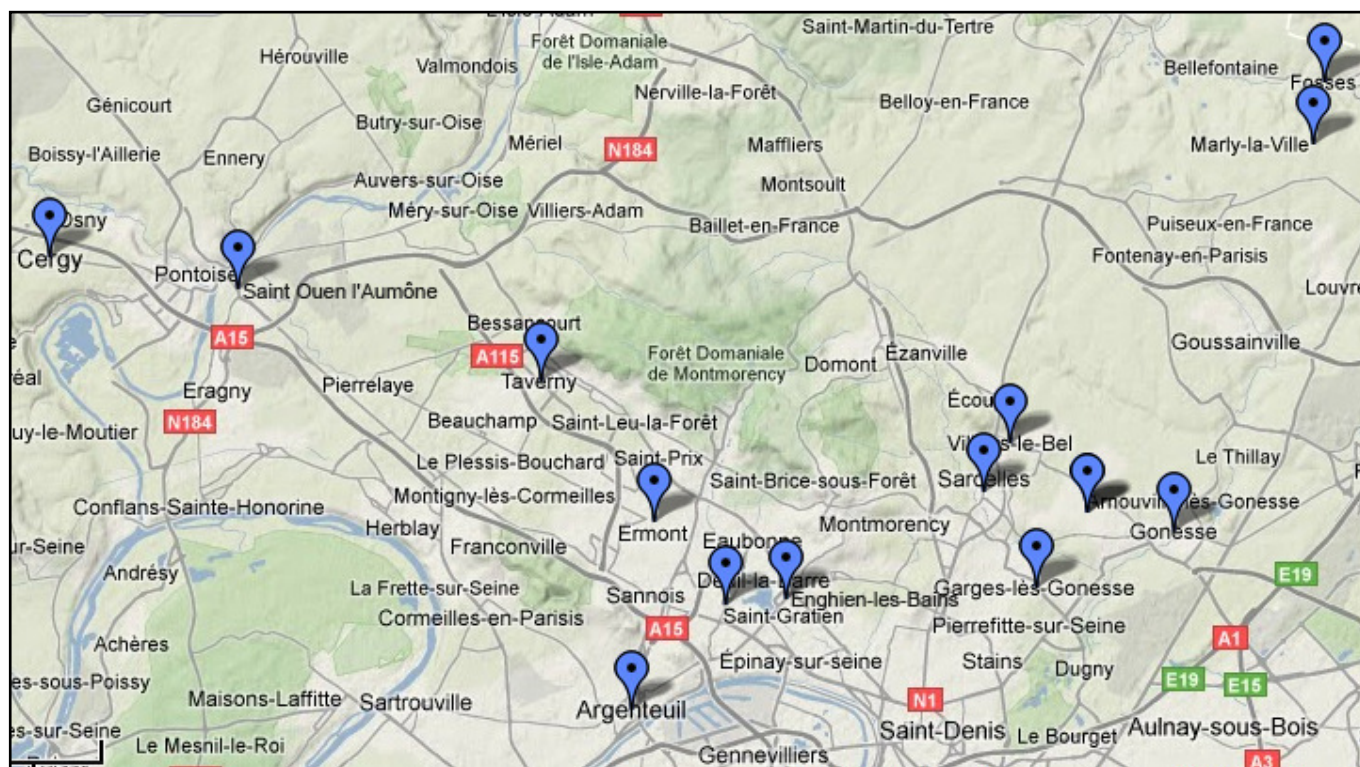

Porte de Bagnolet, take road A3 (then A1)
Exit Gonesse-Sarcelles
Take road D170
In Gonesse, take road D370
In Villiers-le-Bel, follow Espace Marcel Pagnol
Time: between 30 min and 1h30

From Roissy Charles de Gaulle or Lille :

Take road A1 - Direction Paris
Exit : A 104 Gonesse
Follow RN 370 to Sarcelles-Gonesse-Villiers-le-Bel
In Villiers-le-Bel, follow Espace Marcel Pagnol

Public transport :

RER D from Gare du Nord, Châtelet-les-Halles or Gare de Lyon (cost : 7,40€ A/R)
Get off : Villiers-le-Bel-Arnouville
Take bus RATP 268 (cost : 3,40€ A/R)
Get off : Place Berlioz : Espace Marcel Pagnol – 2 rue Gounod
Walking time : 3min

THE DIFFERENT CITIES WHERE PERFORMANCES WILL TAKE PLACE DURING “ PREMIERES RENCONTRES ”:

There are 14 partners-cities in Val d'Oise welcoming “ PREMIERES RENCONTRES ”:

Villiers-le-Bel, Argenteuil, Arnouville-lès-Gonesse, Cergy-Pontoise, Enghien-les-Bains, Ermont, Fosses, Garges-lès-Gonesse, Gonesse, Marly-la-Ville, Saint Gratien, Saint-Ouen l'Aumône, Sarcelles, Taverny.