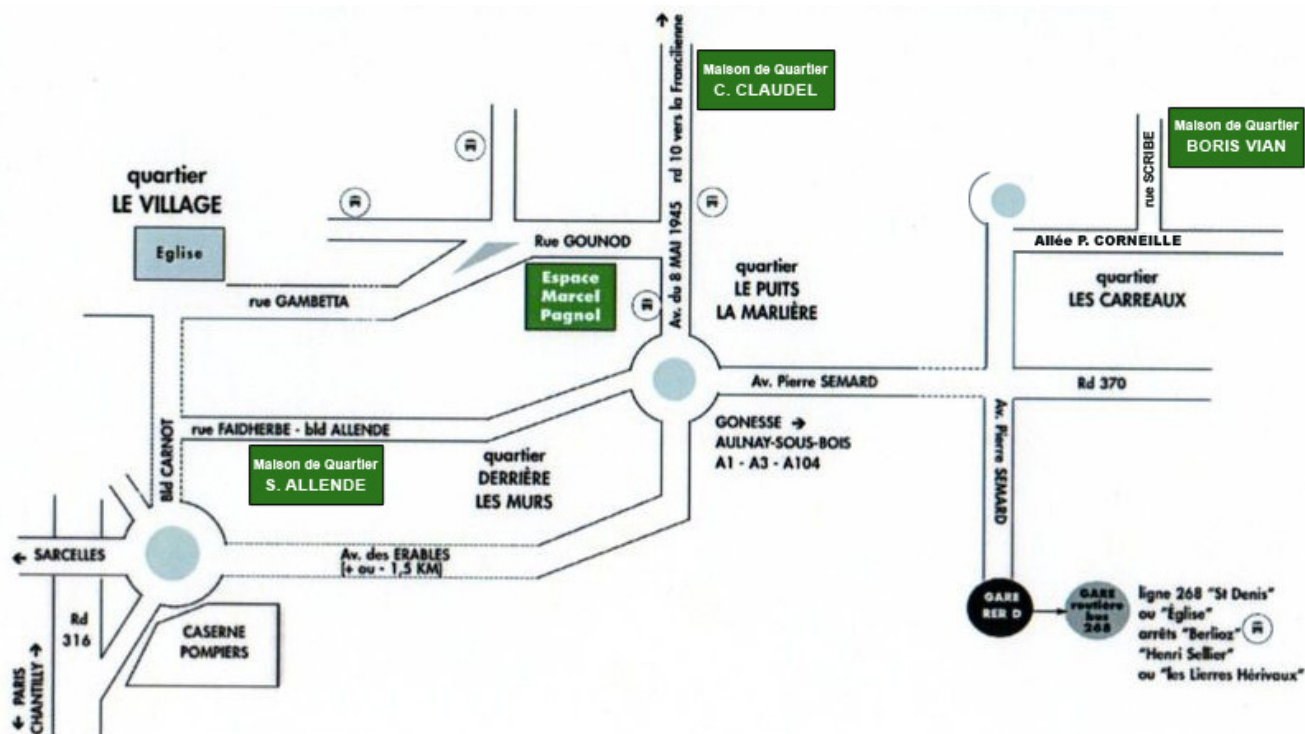

> ACCESS INFORMATION

>> ESPACE MARCEL PAGNOL - ADDRESS :

2 Rue Gounod, 95400 Villiers-le-Bel

>> HOW TO GET TO THE ESPACE MARCEL PAGNOL?

From Paris : Porte de la Chapelle, take road A1
Exit Beauvais-Pierrefite-Sarcelles
Follow RN 16 Chantilly-Ecouen
Exit Villiers-le-Bel
Follow Espace Marcel Pagnol
Distance : 18 km / Time: between 30 min and 1h30

Porte de Bagnolet, take road A3 (then A1)
Exit Gonesse-Sarcelles
Take road D170
In Gonesse, take road D370
In Villiers-le-Bel, follow Espace Marcel Pagnol
Time: between 30 min and 1h30

From Roissy Charles de Gaulle or Lille :